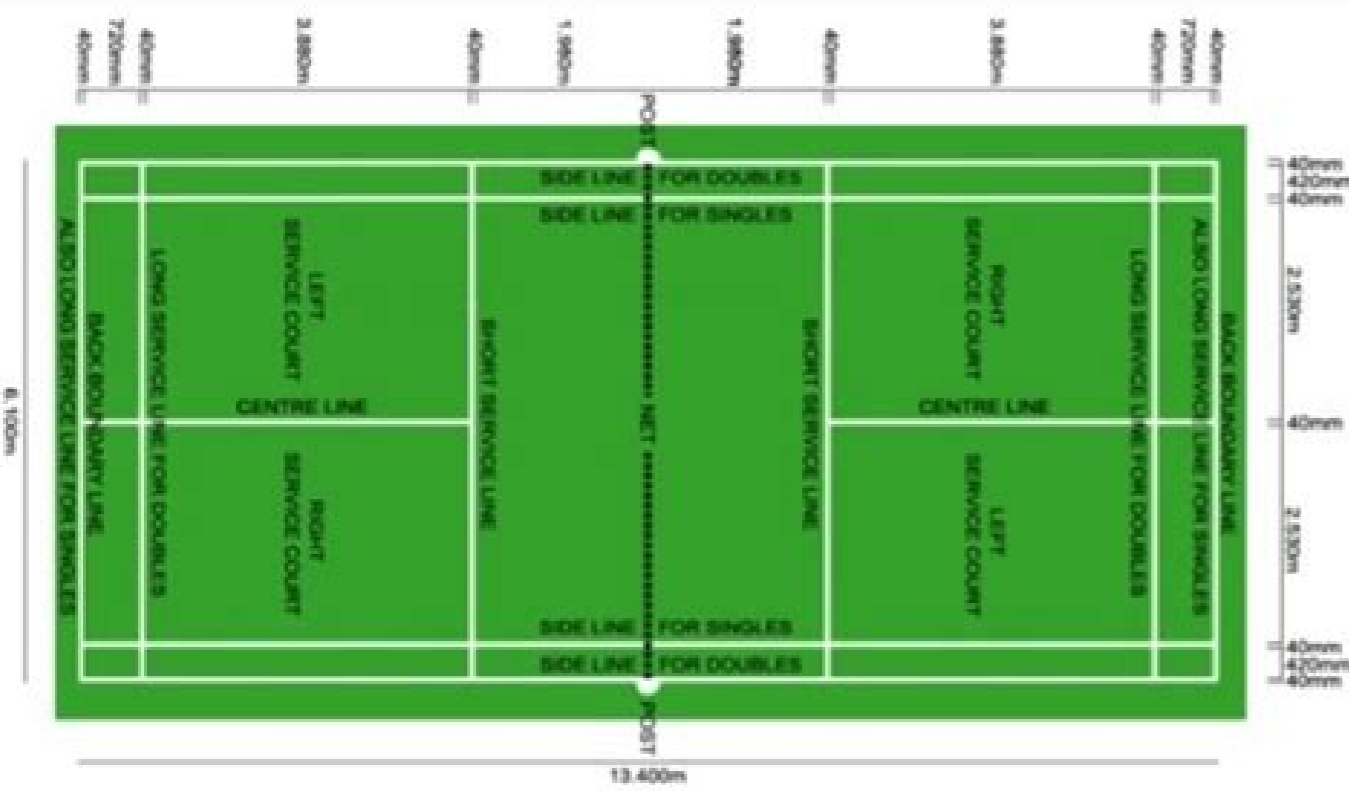

Badminton shuttle size, Badminton shuttle time, Badminton shuttle dimensions, Badminton shuttle speed record, Shuttle badminton court size pdf, Shuttle badminton court dimensions.

18.03.2022 - Indian challenge ended in women's singles with the exit of PV Sindhu and Saina Nehwal. Sixth seed Sindhu went down to unseeded Japanese shuttler Sayaka Takahashi 19-21, 21-16, 17-21 and Saina lost ... The player performing the drill will then have to move from the front of the court to the back of the court, always returning the shuttle to the position of the static net player. The net player can either do the shots alternatively (one lift, one net, one lift, one net...) or ... 1. What are the 5 shots in badminton? Among all, the 5 essential shots in badminton play are the following: 1. Shadow Drill 2. Wall Rally Drill 3. Back hand Clear Drills 4. Drop Shot Drills. 5. Drive Shot Drills. 2. How should a beginner learn badminton? Badminton is very interesting and easy to ...