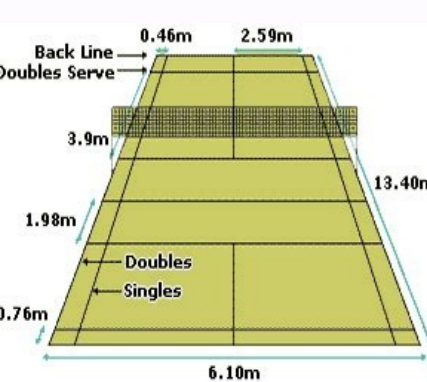

TYPES OF SHOTS IN BADMINTON

Badminton shuttle size, Badminton shuttle time, Badminton shuttle dimensions, Badminton shuttle speed record, Shuttle badminton court size pdf, Shuttle badminton court dimensions.

18.03.2022 - Indian challenge ended in women's singles with the exit of PV Sindhu and Saina Nehwal. Sixth seed Sindhu went down to unseeded Japanese shuttler Sayaka Takahashi 19-21, 21-16, 17-21 and Saina lost ... The player performing the drill will then have to move from the front of the court to the back of the court, always returning the shuttle to the position of the static net player. The net player can either do the shots alternatively (one lift, one net, one lift, one net...) or ... 1. What are the 5 shots in badminton? Among all, the 5 essential shots in badminton play are the following: 1. Shadow Drill 2. Wall Rally Drill 3. Back hand Clear Drills 4. Drop Shot Drills. 5. Drive Shot Drills. 2. How should a beginner learn badminton? Badminton is very interesting and easy to ...