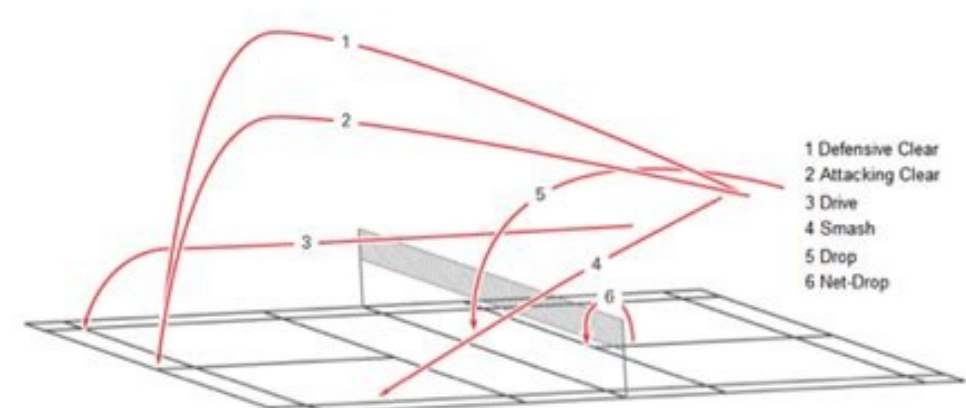

TYPES OF SHOTS IN BADMINTON

Badminton shuttle size, Badminton shuttle time, Badminton shuttle dimensions, Badminton shuttle speed record, Shuttle badminton court size pdf, Shuttle badminton court dimensions.

18.03.2022 - Indian challenge ended in women's singles with the exit of PV Sindhu and Saina Nehwal. Sixth seed Sindhu went down to unseeded Japanese shuttler Sayaka Takahashi 19-21, 21-16, 17-21 and Saina lost ... The player performing the drill will then have to move from the front of the court to the back of the court, always returning the shuttle to the position of the static net player. The net player can either do the shots alternatively (one lift, one net, one lift, one net...) or ... 1. What are the 5 shots in badminton? Among all, the 5 essential shots in badminton play are the following: 1. Shadow Drill 2. Wall Rally Drill 3. Back hand Clear Drills 4. Drop Shot Drills. 5. Drive Shot Drills. 2. How should a beginner learn badminton? Badminton is very interesting and easy to ...