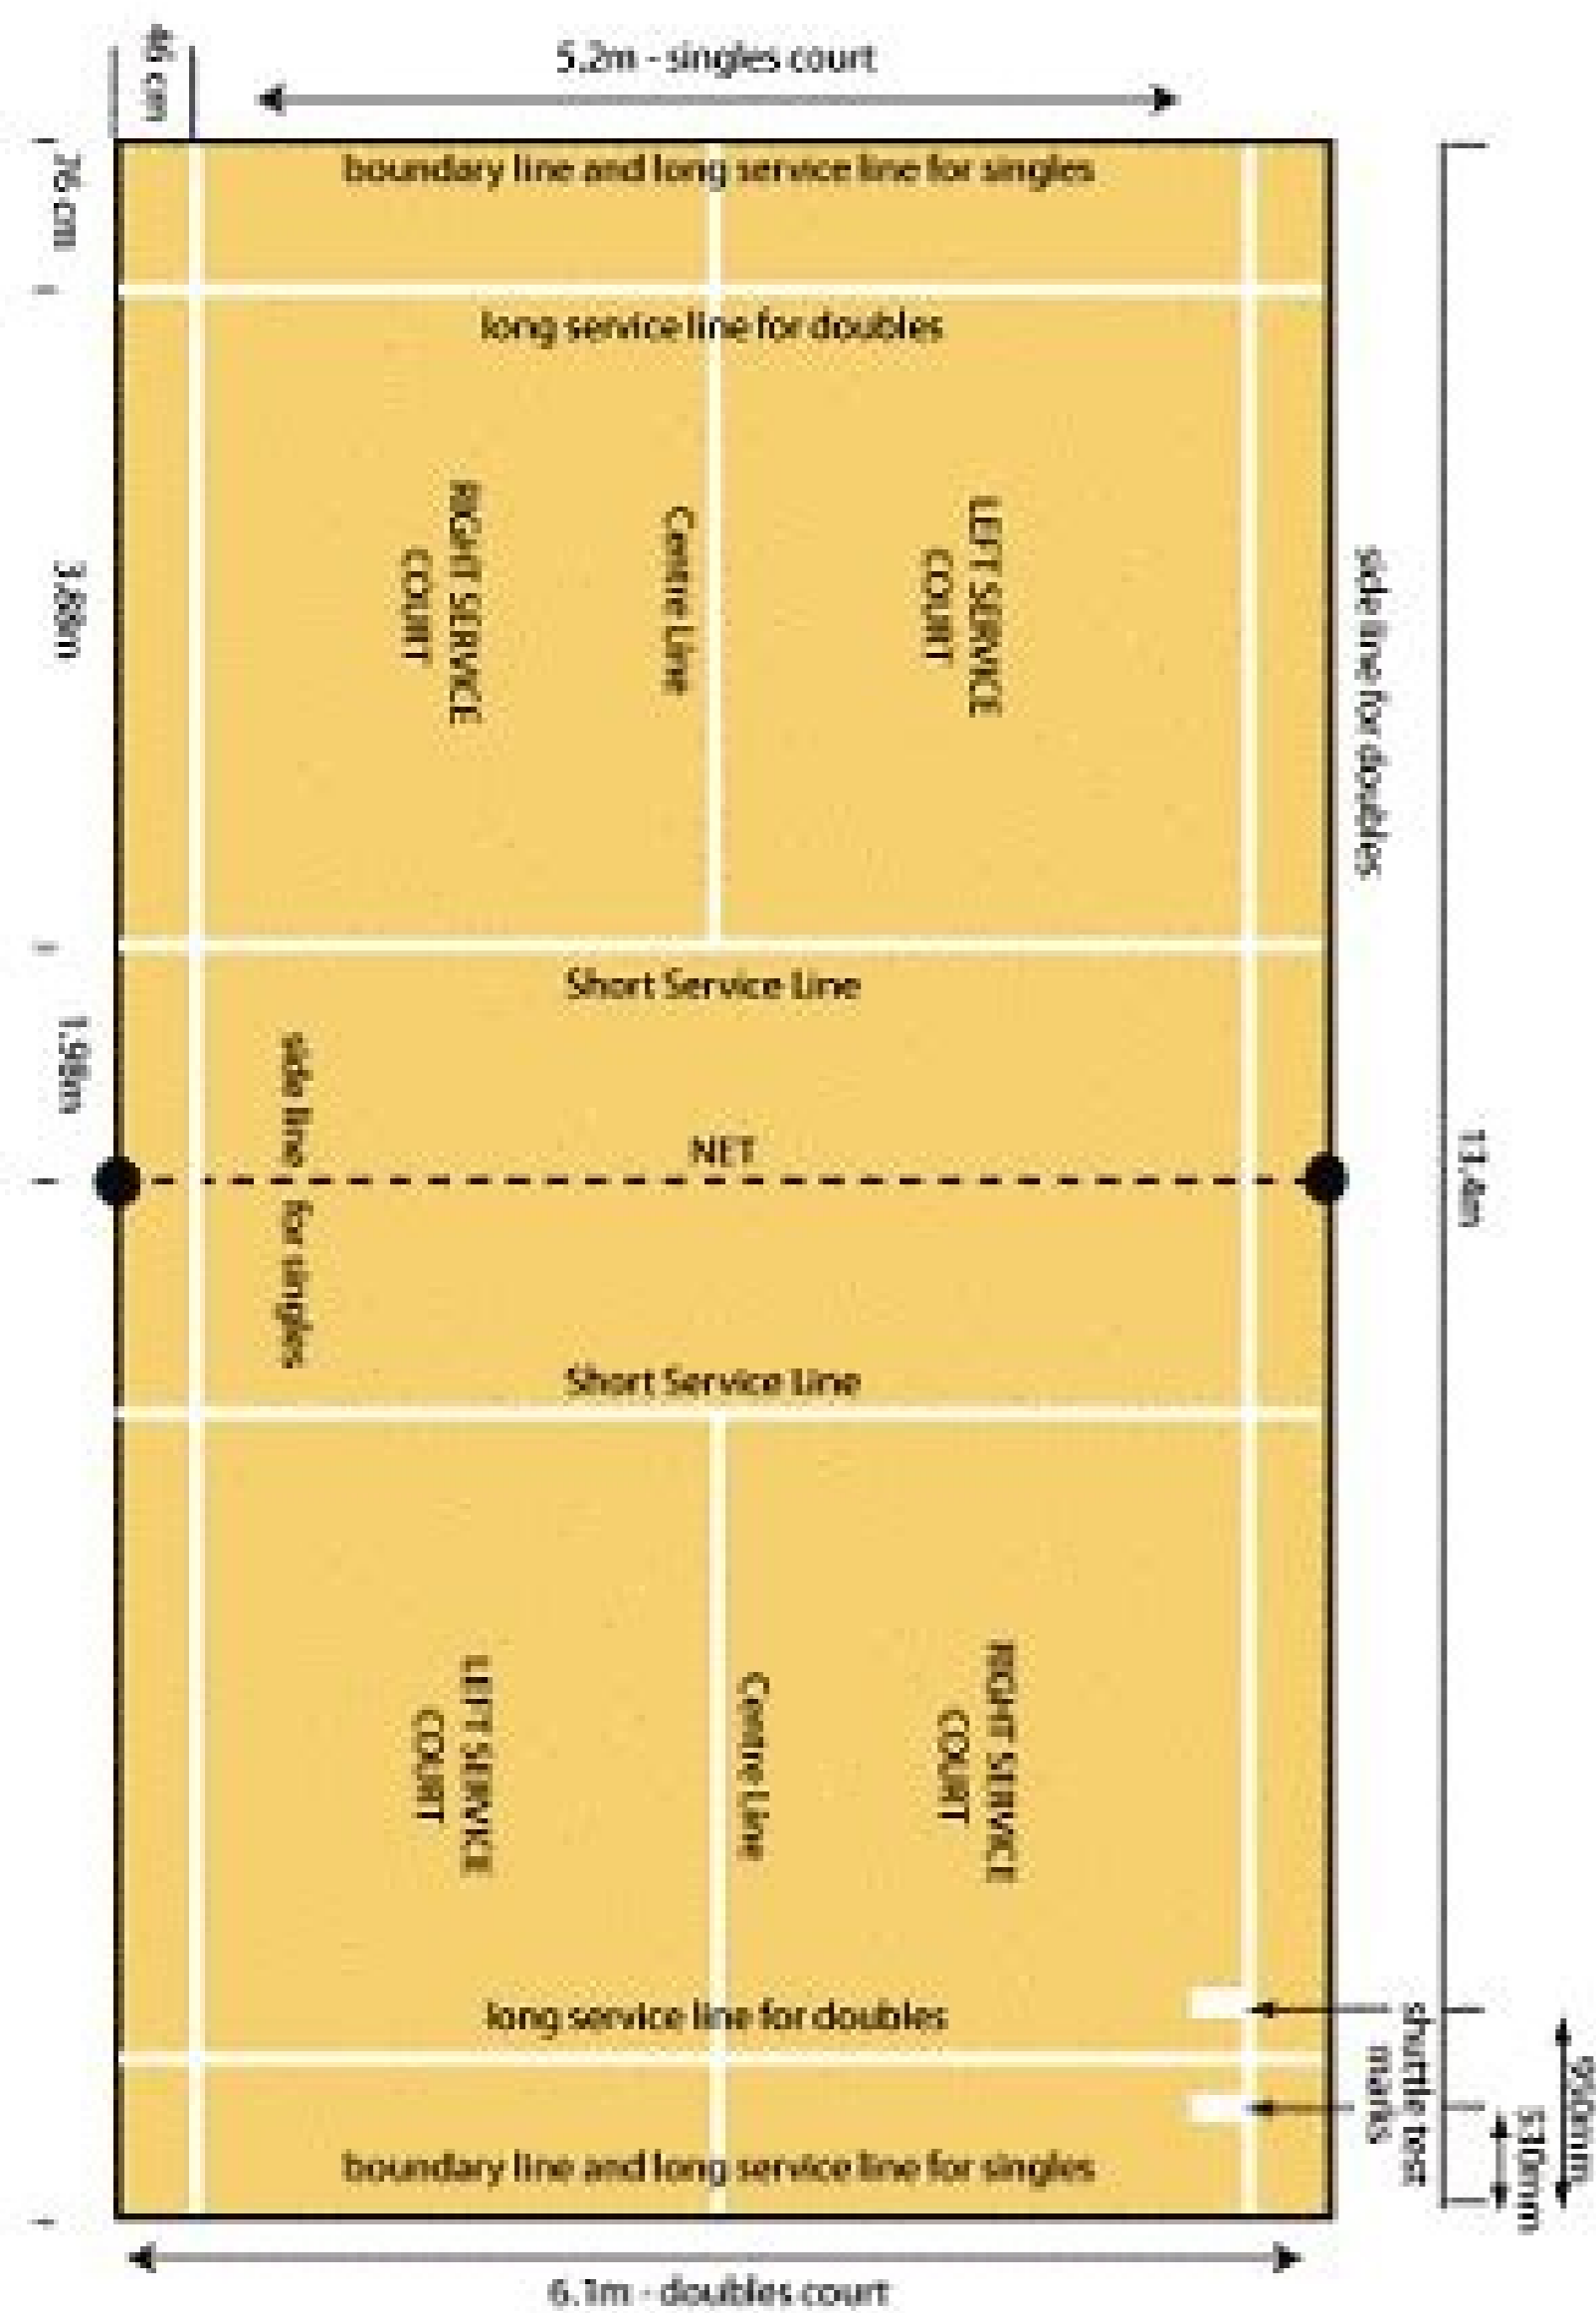

Shuttle badminton court size pdf

TYPES OF SHOTS IN BADMINTON