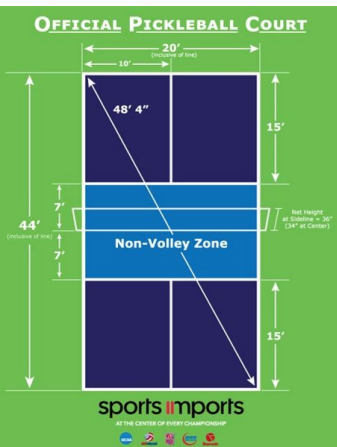

TYPES OF SHOTS IN BADMINTON

Badminton shuttle size, Badminton shuttle time, Badminton shuttle dimensions, Badminton shuttle speed record, Shuttle badminton court size pdf, Shuttle badminton court dimensions.

18.03.2022 - Indian challenge ended in women's singles with the exit of PV Sindhu and Saina Nehwal. Sixth seed Sindhu went down to unseeded Japanese shuttler Sayaka Takahashi 19-21, 21-16, 17-21 and Saina lost ... The player performing the drill will then have to move from the front of the court to the back of the court, always returning the shuttle to the position of the static net player. The net player can either do the shots alternatively (one lift, one net, one lift, one net...) or ... 1. What are the 5 shots in badminton? Among all, the 5 essential shots in badminton play are the following: 1. Shadow Drill 2. Wall Rally Drill 3. Back hand Clear Drills 4. Drop Shot Drills. 5. Drive Shot Drills. 2. How should a beginner learn badminton? Badminton is very interesting and easy to ...